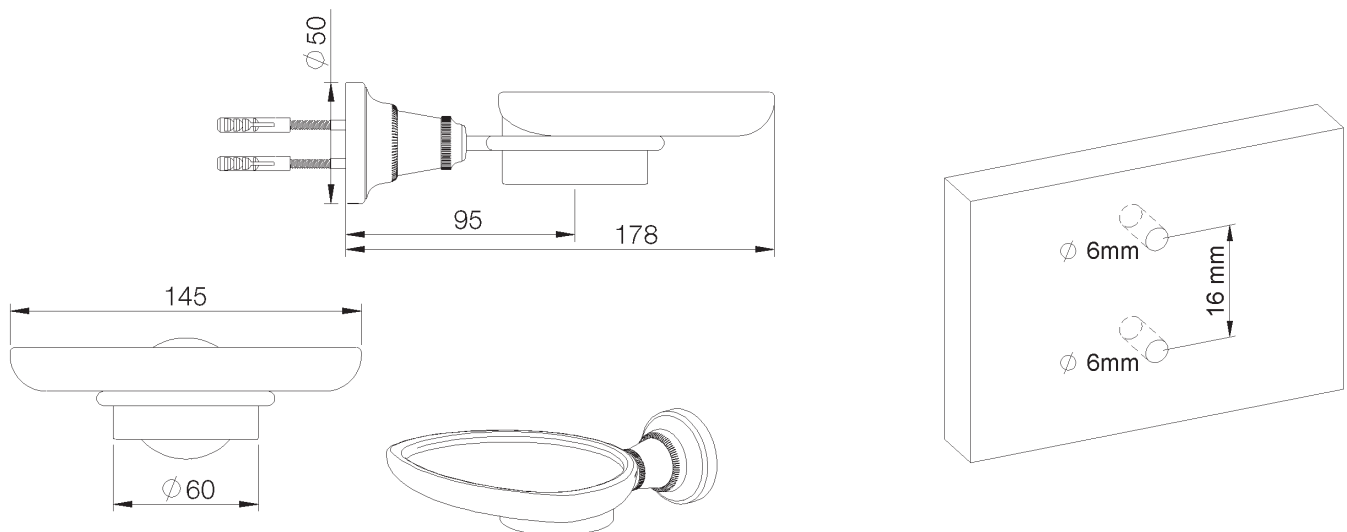

**Picture**

**Product details**

Weight :

1,05 kg

**Technical drawing**

RAO.V01